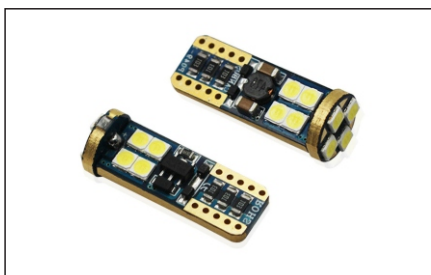

3030-12SMD-W (12-24V)
3030-12SMD-W12V
3030-12SMD-W24V