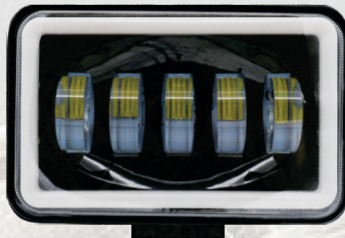

5C5Z SERIES

BB+W

RXD-YZJ