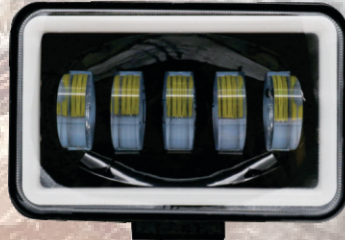

5C5Z SERIES

BH+WY

RXD-YZJ