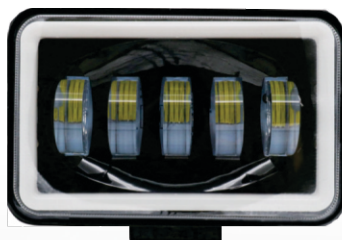

5C5Z SERIES

B+W

RXD-YZJ