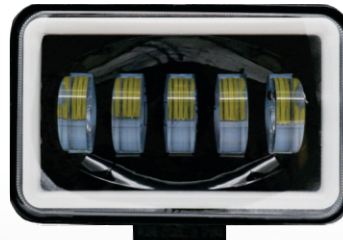

5C5Z SERIES

B+WY

RXD-YZJ